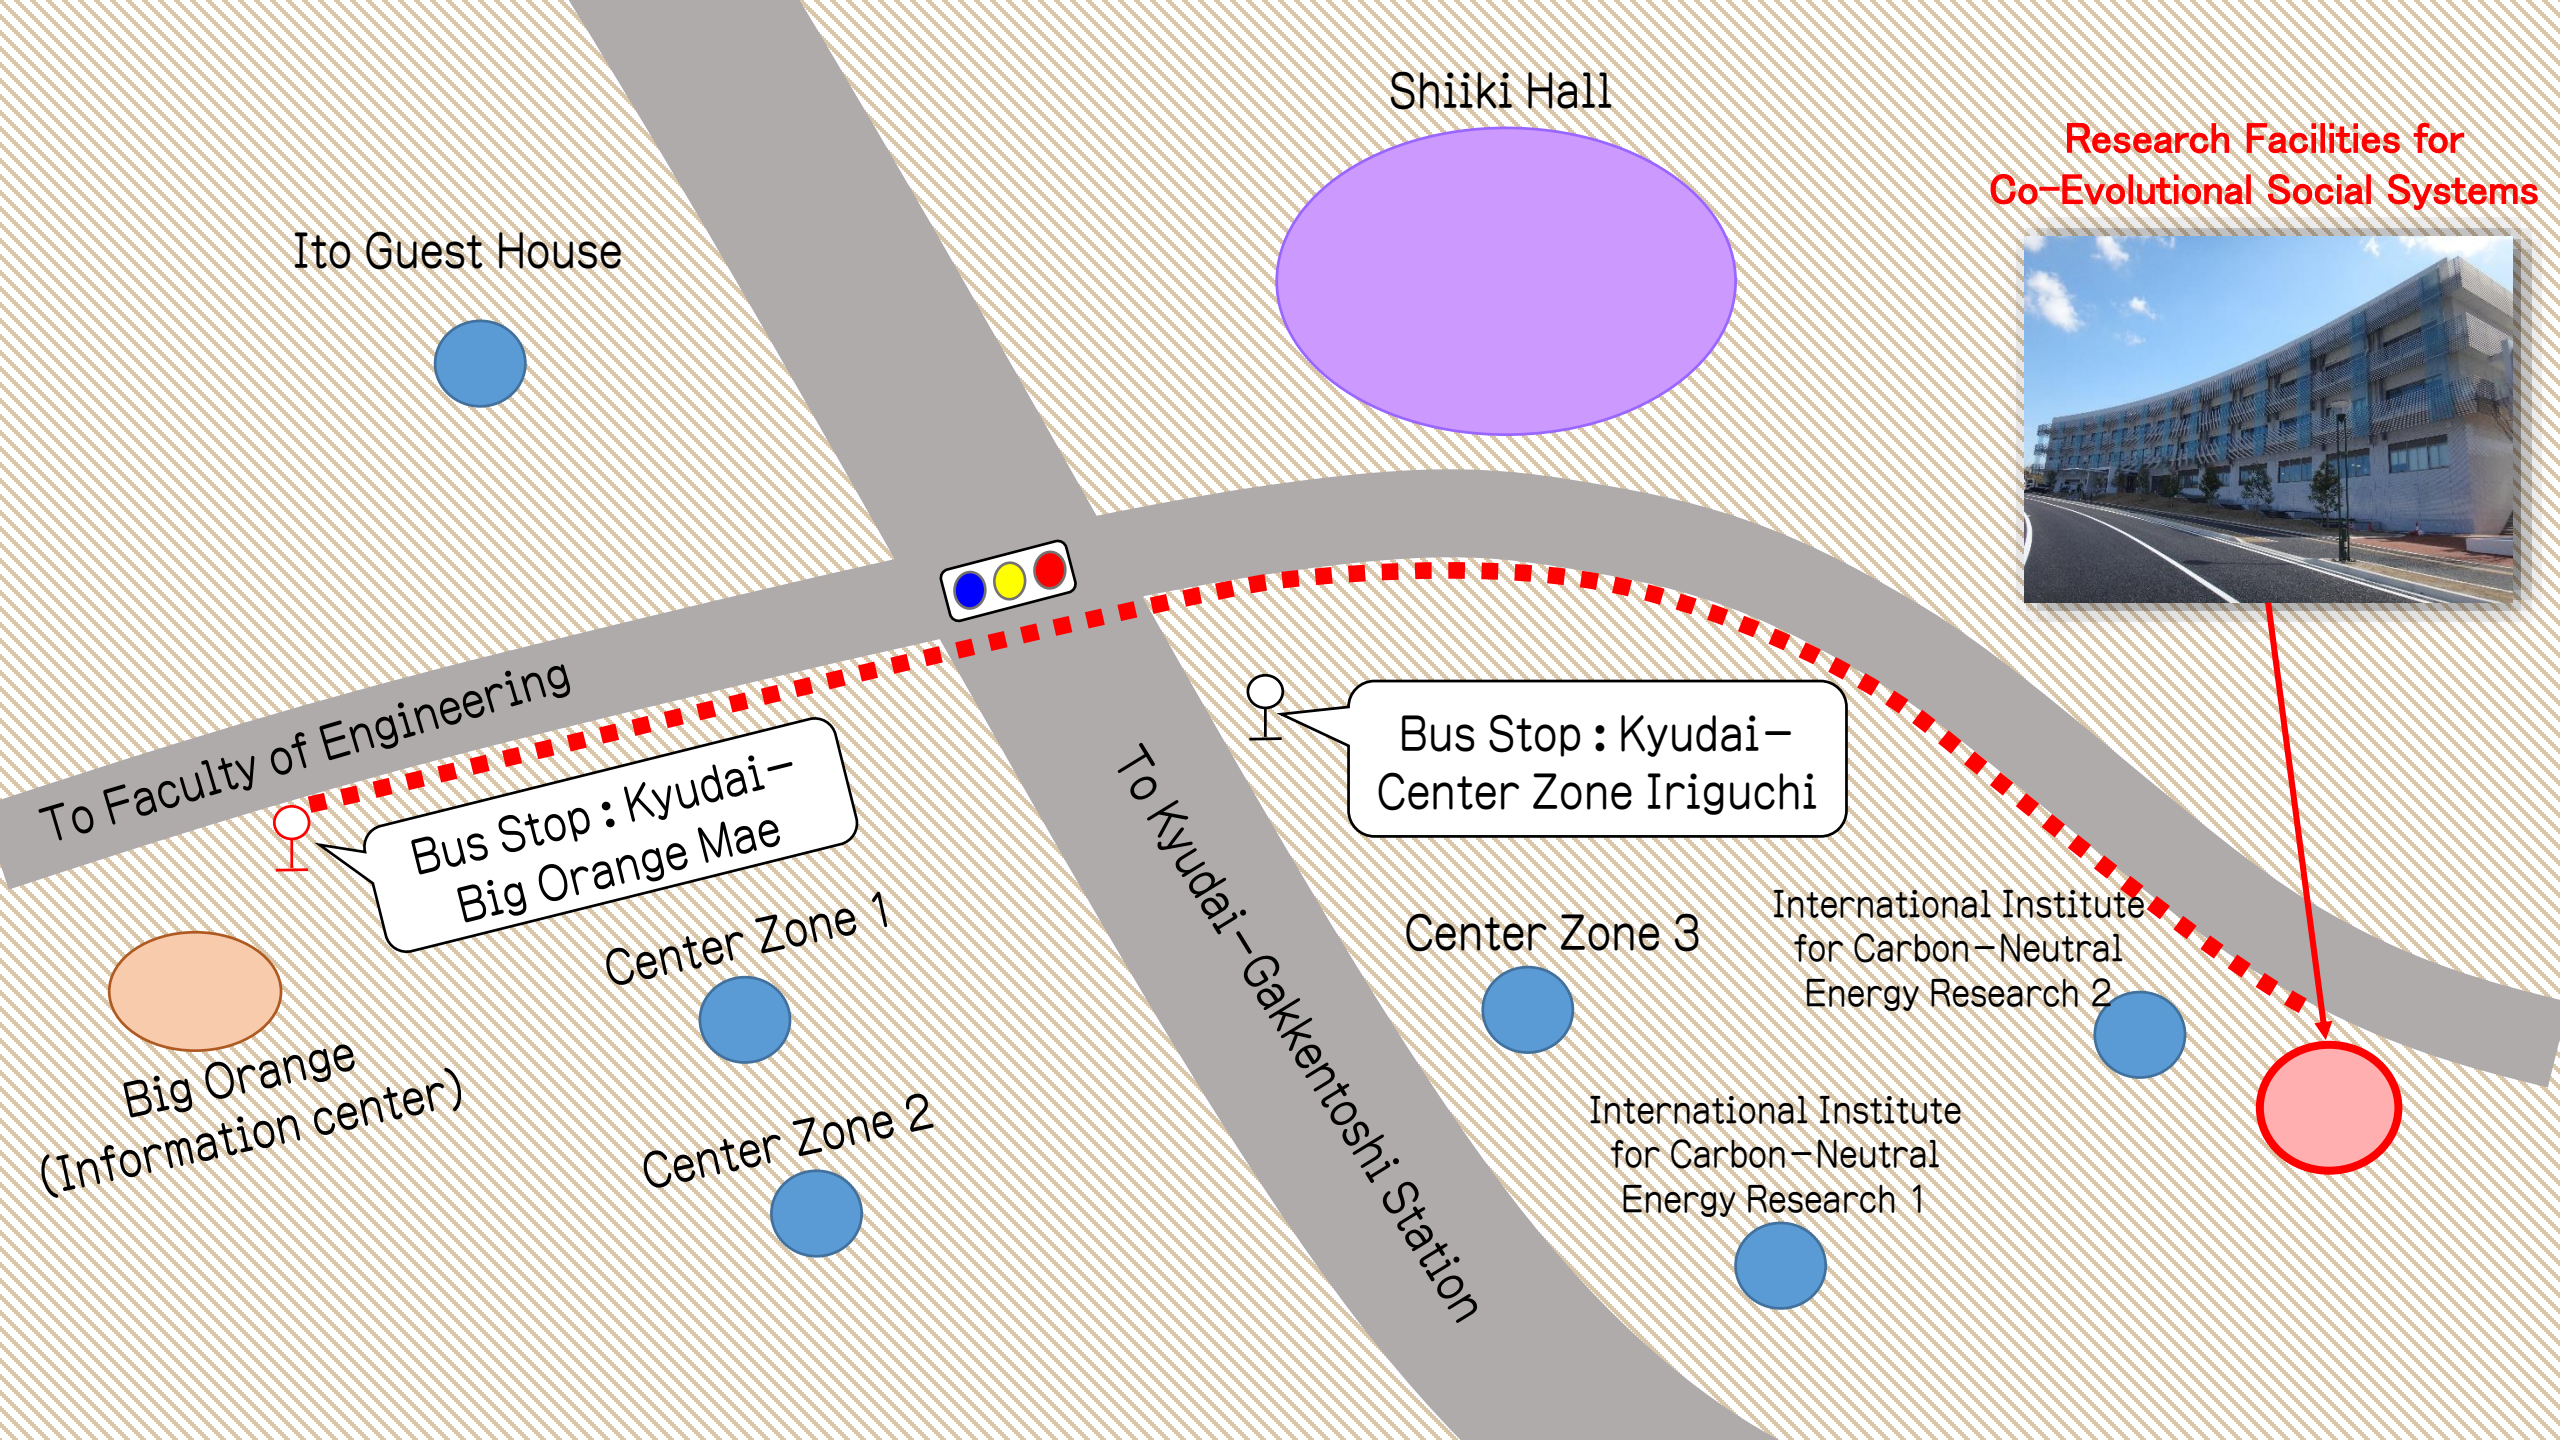

**Research Facilities for
Co-Evolutional Social Systems**

Ito Guest House

Shiiki Hall

To Faculty of Engineering

Bus Stop: Kyudai-
Big Orange Mae

Bus Stop: Kyudai-
Center Zone Iriguchi

To Kyudai-Gakkentoshi Station

Big Orange
(Information center)

Center Zone 1

Center Zone 3

International Institute
for Carbon-Neutral
Energy Research 2

Center Zone 2

International Institute
for Carbon-Neutral
Energy Research 1